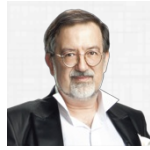

## YAZARLAR

☰

A small video thumbnail showing a man with glasses and a mustache, wearing a dark suit and a purple tie. He is gesturing with his right hand as if speaking. The background shows shelves filled with various items, possibly in a store or a museum.

⊖

A gray rounded rectangular shape with a white cutout on the left side. The cutout is a horizontal bar with rounded ends. Two horizontal dashed lines are positioned above and below the white cutout.